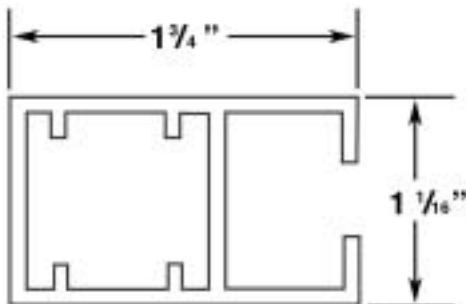

**A = Window Buck
B = Window depth from nail on flange
to outside face of window
C = Depth of guide rail**

2 X 6 FRAME W/ SIDING

PLAN VIEW

Shutter Rail

Screen Bottom Bar

SunFix[®] Screen Rail

500 E. 27th Street • Tucson, AZ 85713
 (520) 798-1294 FAX (520) 622-1455