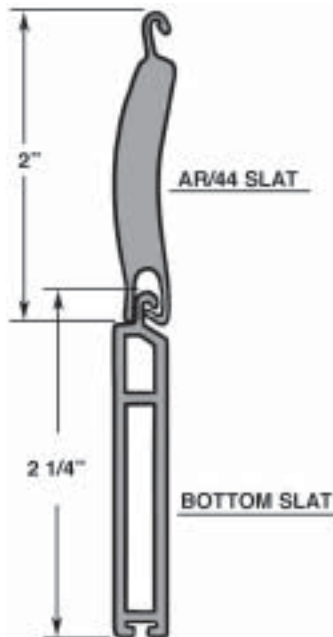

**A = Window Buck
B = Window depth from nail on flange
to outside face of window
C = Depth of guide rail**

2 X 6 FRAME W/ SIDING

PLAN VIEW

Shutter Rail

Screen Bottom Bar

SunFix[®] Screen Rail

500 E. 27th Street • Tucson, AZ 85713
 (520) 798-1294 FAX (520) 622-1455