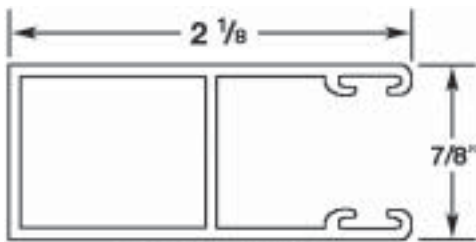

2 X 6 FRAME W/ SIDING

CROSS SECTION

INSIDE VIEW

500 E. 27th Street ■ Tucson, AZ 85713
 (520) 798-1294 FAX (520) 622-1455

OUTSIDE VIEW

**NOTE: A + B + C Cannot exceed wall depth
(Not including drywall or siding)**

**A = Window Buck
B = Window depth from nail on flange
to outside face of window
C = Depth of guide rail**

2 X 6 FRAME W/ SIDING

PLAN VIEW

Shutter Rail

Screen Bottom Bar

SunFix[®] Screen Rail

500 E. 27th Street • Tucson, AZ 85713
 (520) 798-1294 FAX (520) 622-1455