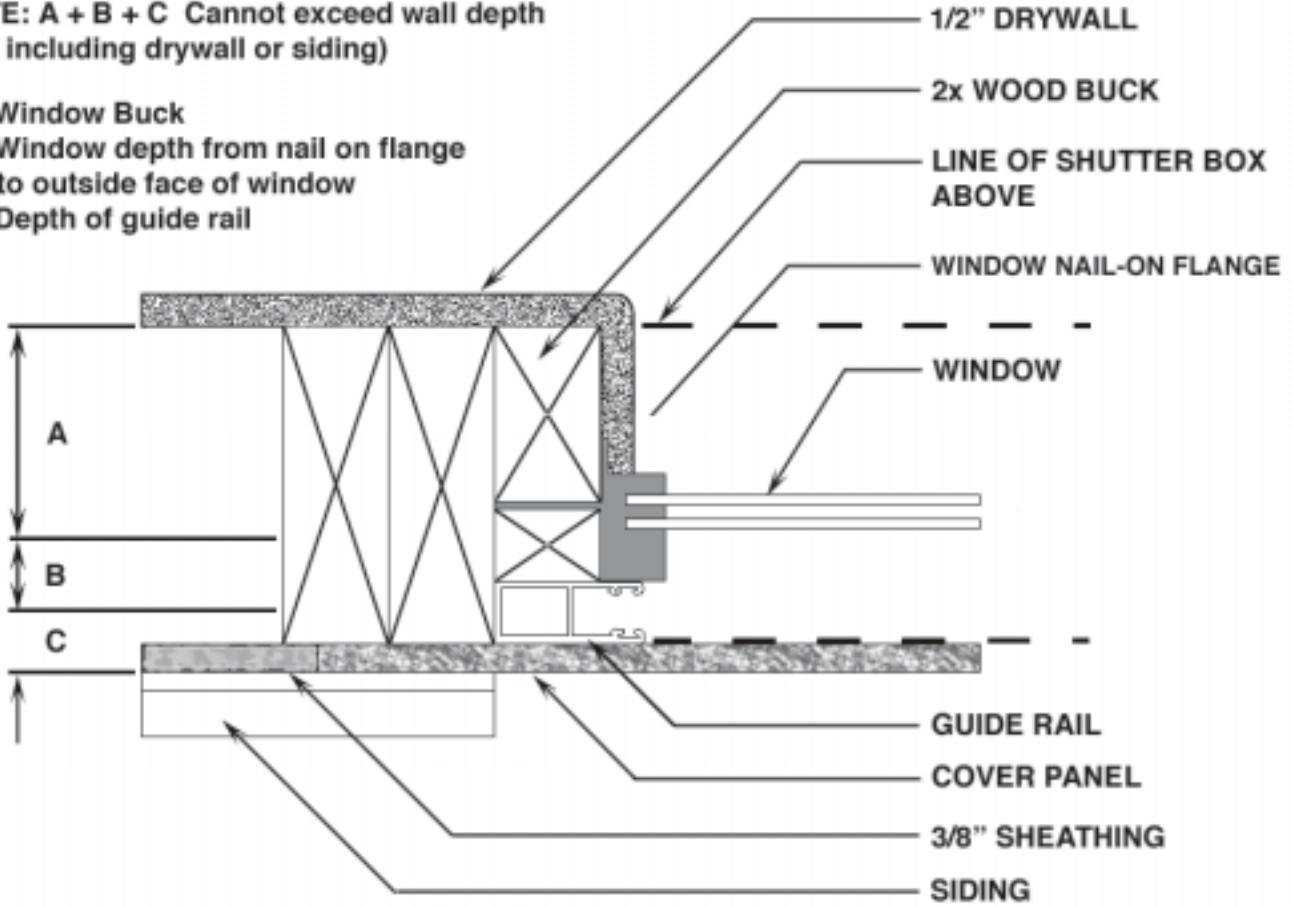

2 X 6 FRAME W/ SIDING

CROSS SECTION

INSIDE VIEW

500 E. 27th Street ■ Tucson, AZ 85713
 (520) 798-1294 FAX (520) 622-1455

OUTSIDE VIEW

**NOTE: A + B + C Cannot exceed wall depth
(Not including drywall or siding)**

**A = Window Buck
B = Window depth from nail on flange
to outside face of window
C = Depth of guide rail**

2 X 6 FRAME W/ SIDING

PLAN VIEW

Shutter Rail

Screen Bottom Bar

SunFix[®] Screen Rail

500 E. 27th Street • Tucson, AZ 85713
 (520) 798-1294 FAX (520) 622-1455