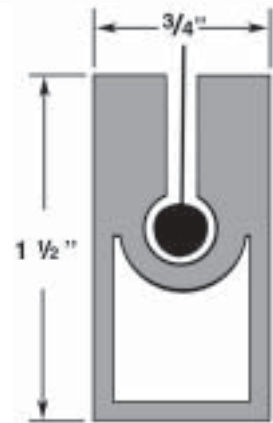

**A = Window Buck
B = Window depth from nail on flange
to outside face of window
C = Depth of guide rail**

2 X 6 FRAME W/ SIDING

PLAN VIEW

Shutter Rail

Screen Bottom Bar

SunFix[®] Screen Rail

500 E. 27th Street • Tucson, AZ 85713
 (520) 798-1294 FAX (520) 622-1455